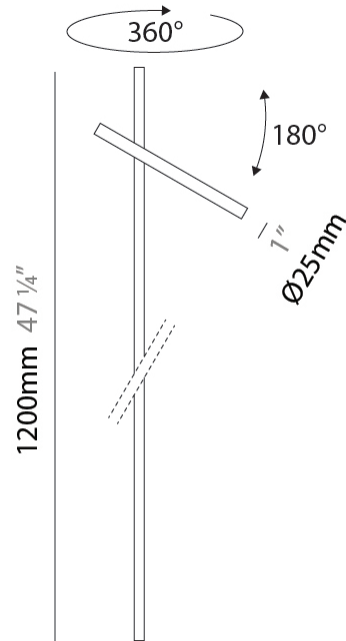

SHANGHAI POST

E9B243-

base number
Color   Finish
Temperature   Options

1. To build a product code in our configurator select the specify button on the base model # product page
2. To build a manual product code on this datasheet choose from the options listed below in blue font and add the suffix to the base model #

GENERAL

Series: Shanghai
Brand: Platek
Division: Exterior
Mounting Type: Post
Mounting Location: Above Ground
Subcategory: Bollard - Garden

PHYSICAL

Shape: Abstract
Diameter (mm): 25
Diameter (in): 1
Height (mm): 1200
Height (in): 47 1/4
Extension (mm): 350
Extension (in): 13 3/4
Light Distribution: Direct
Screws: No visible screws
Fixture Finish: [ANT](#) / [BLK](#) / [BRZ](#) / [COR](#) / [FGR](#) / [GRY](#) / [RSB](#) / [WHI](#)
Fixture Material: Aluminum

ELECTRICAL

Lamp Type: LED
Input Wattage (W): 7.3
Total Output Wattage (W): 6.4
Dimming: Non-Dimmable
Driver Included: No
Driver Location: Remote
Driver Type: Constant Voltage - Universal
Driver Class: Class 2
Input Voltage (V): 120 - 277
Output Voltage (V): 24
Upon Request: SC power - DPH0300024ST (Phase Dimming)

LED

Color Temperature (°K): [2700](#) / [3000](#)
Max. Delivered Lumen (lm): 530
Nominal Lumen (lm): 700
CRI: >90 CRI
Lamp Life (hrs): 60000

OPTICAL

Optic°: 120

RATINGS AND CERTIFICATIONS

Certified By: Certified for North American Standards
IP rating: IP65
IK Rating: IK05

PROJECT
TYPE
SPECIFIER
QUANTITY
DATE